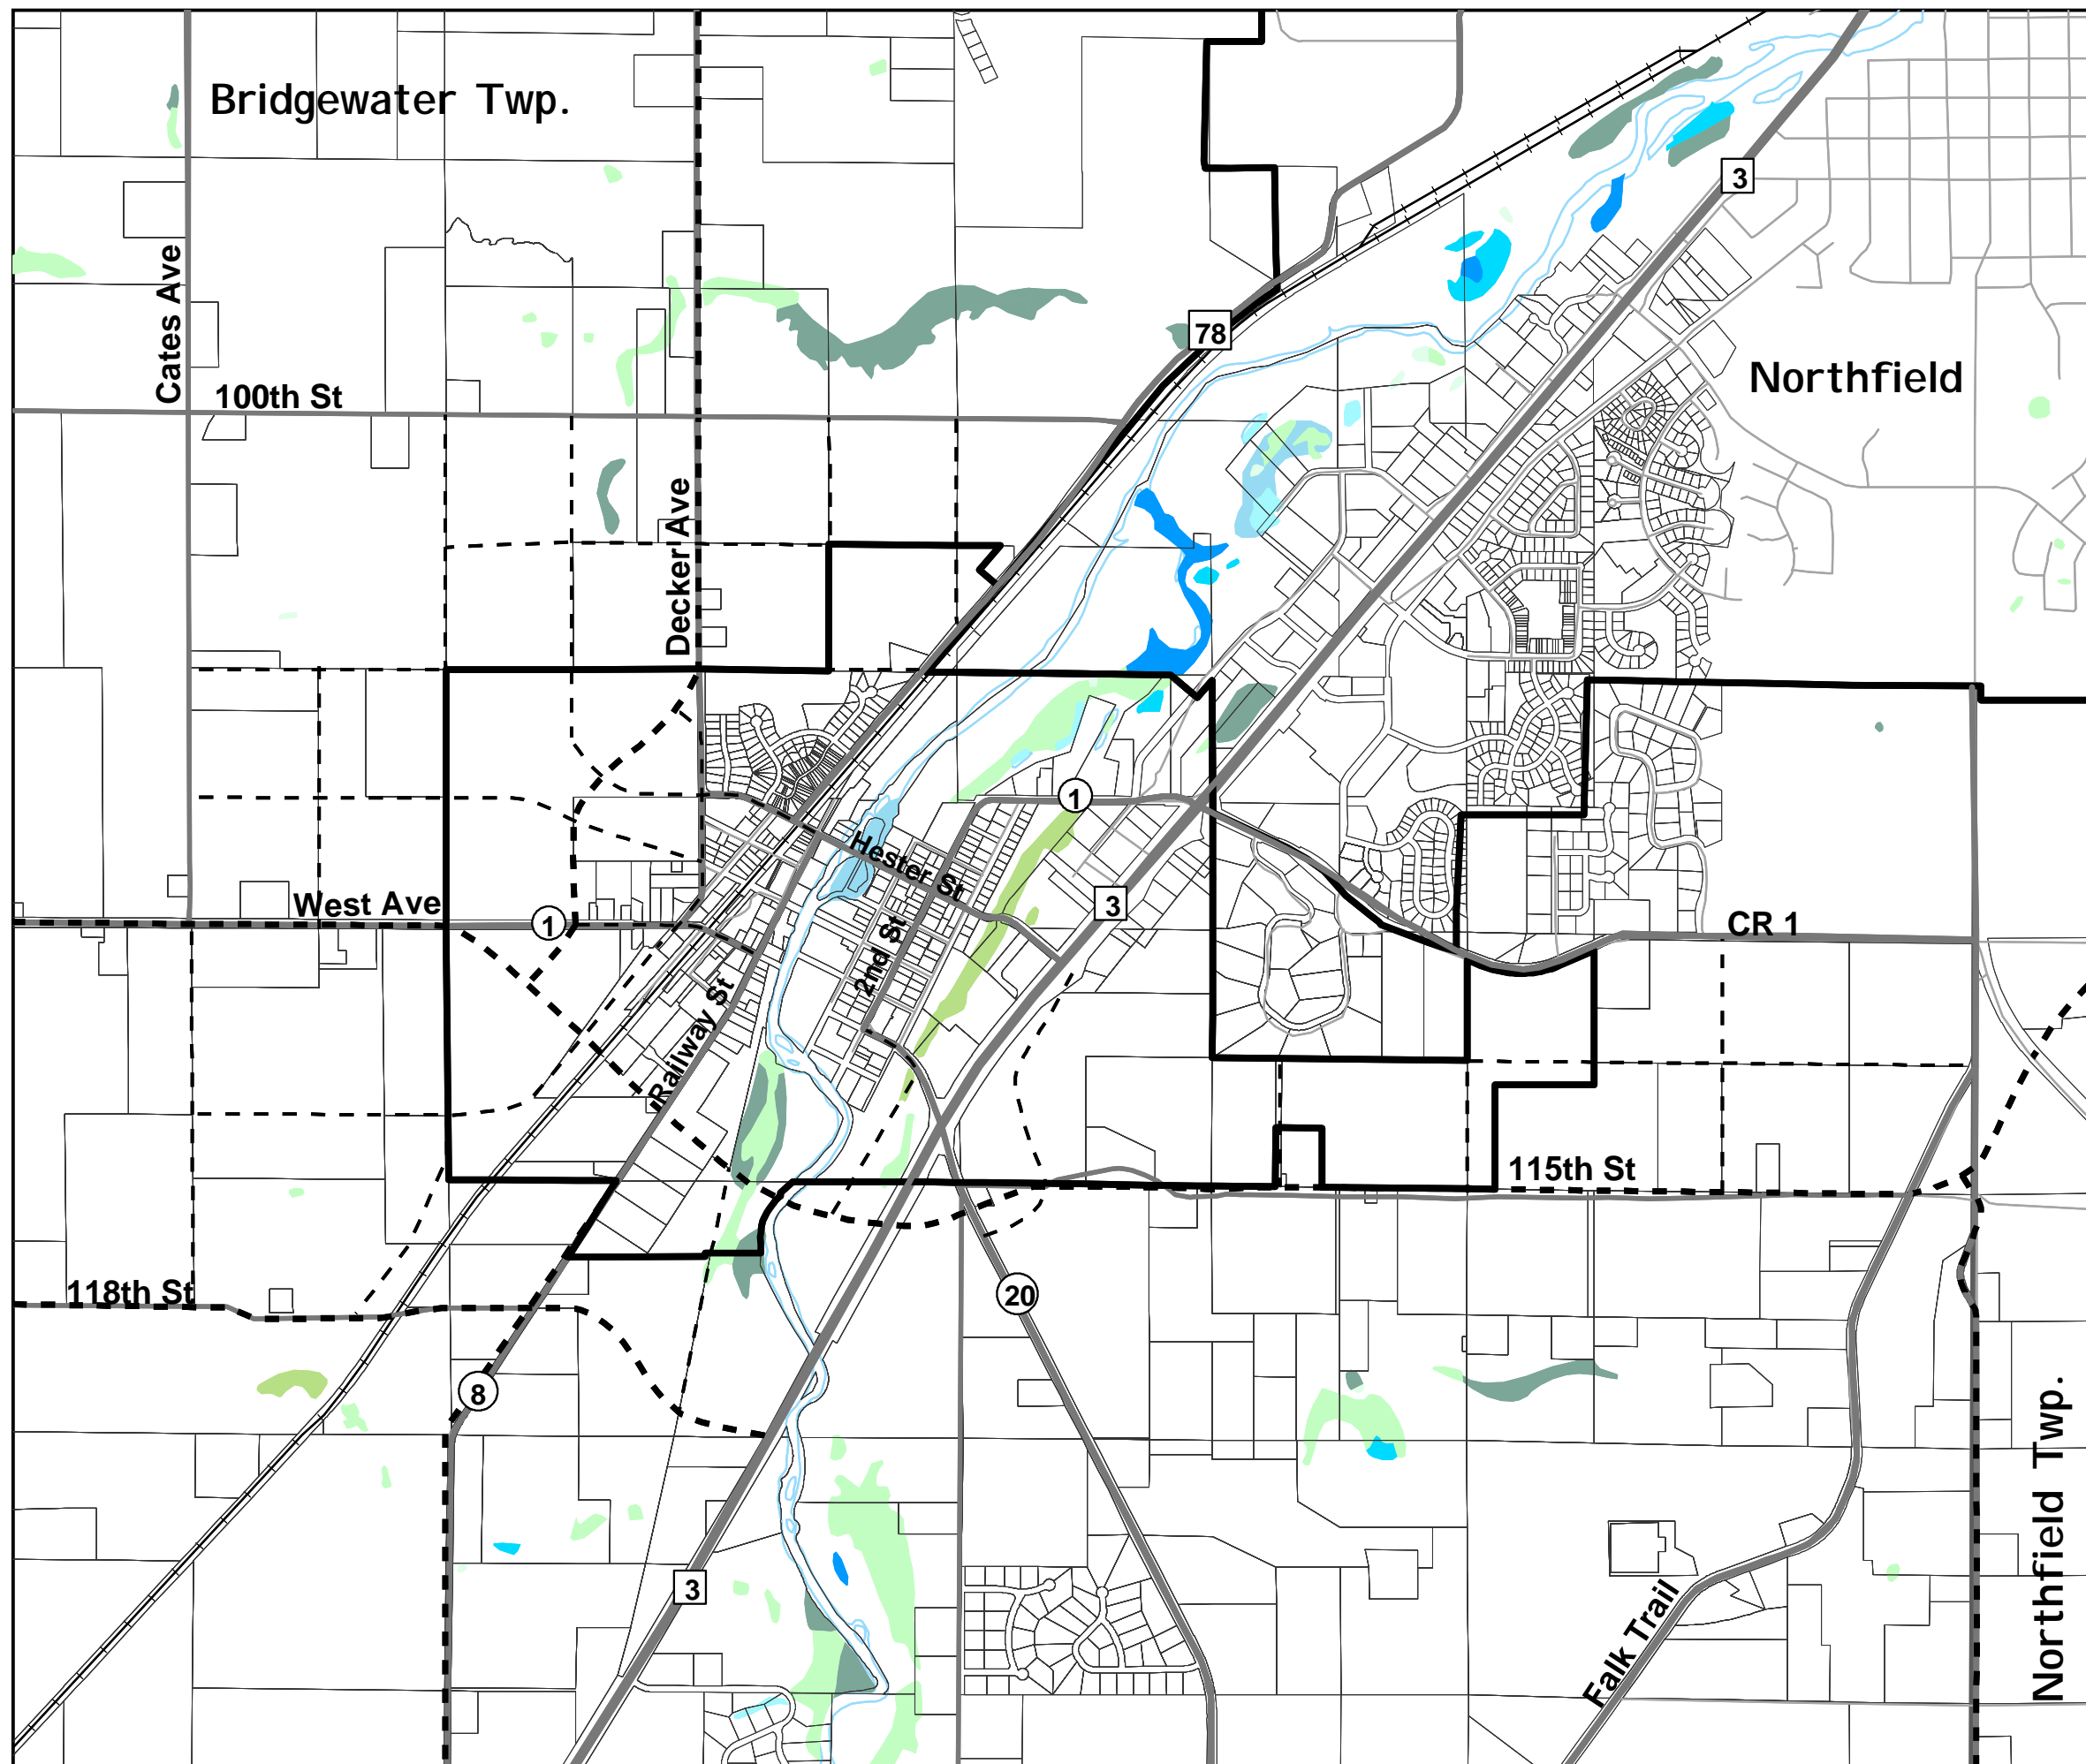

Wetlands Dundas, Minnesota

Legend

- City Boundary
- Township Boundary
- Parcels
- Water
- National Wetland Inventory:**
 - Seasonally Flooded Basin or Flat
 - Wet Meadow
 - Shallow Marsh
 - Deep Marsh
 - Shallow Open Water
 - Shrub Swamp
 - Wooded Swamp
- Existing Arterials
- Existing Collectors
- Future Arterials
- Future Collectors
- Railroad