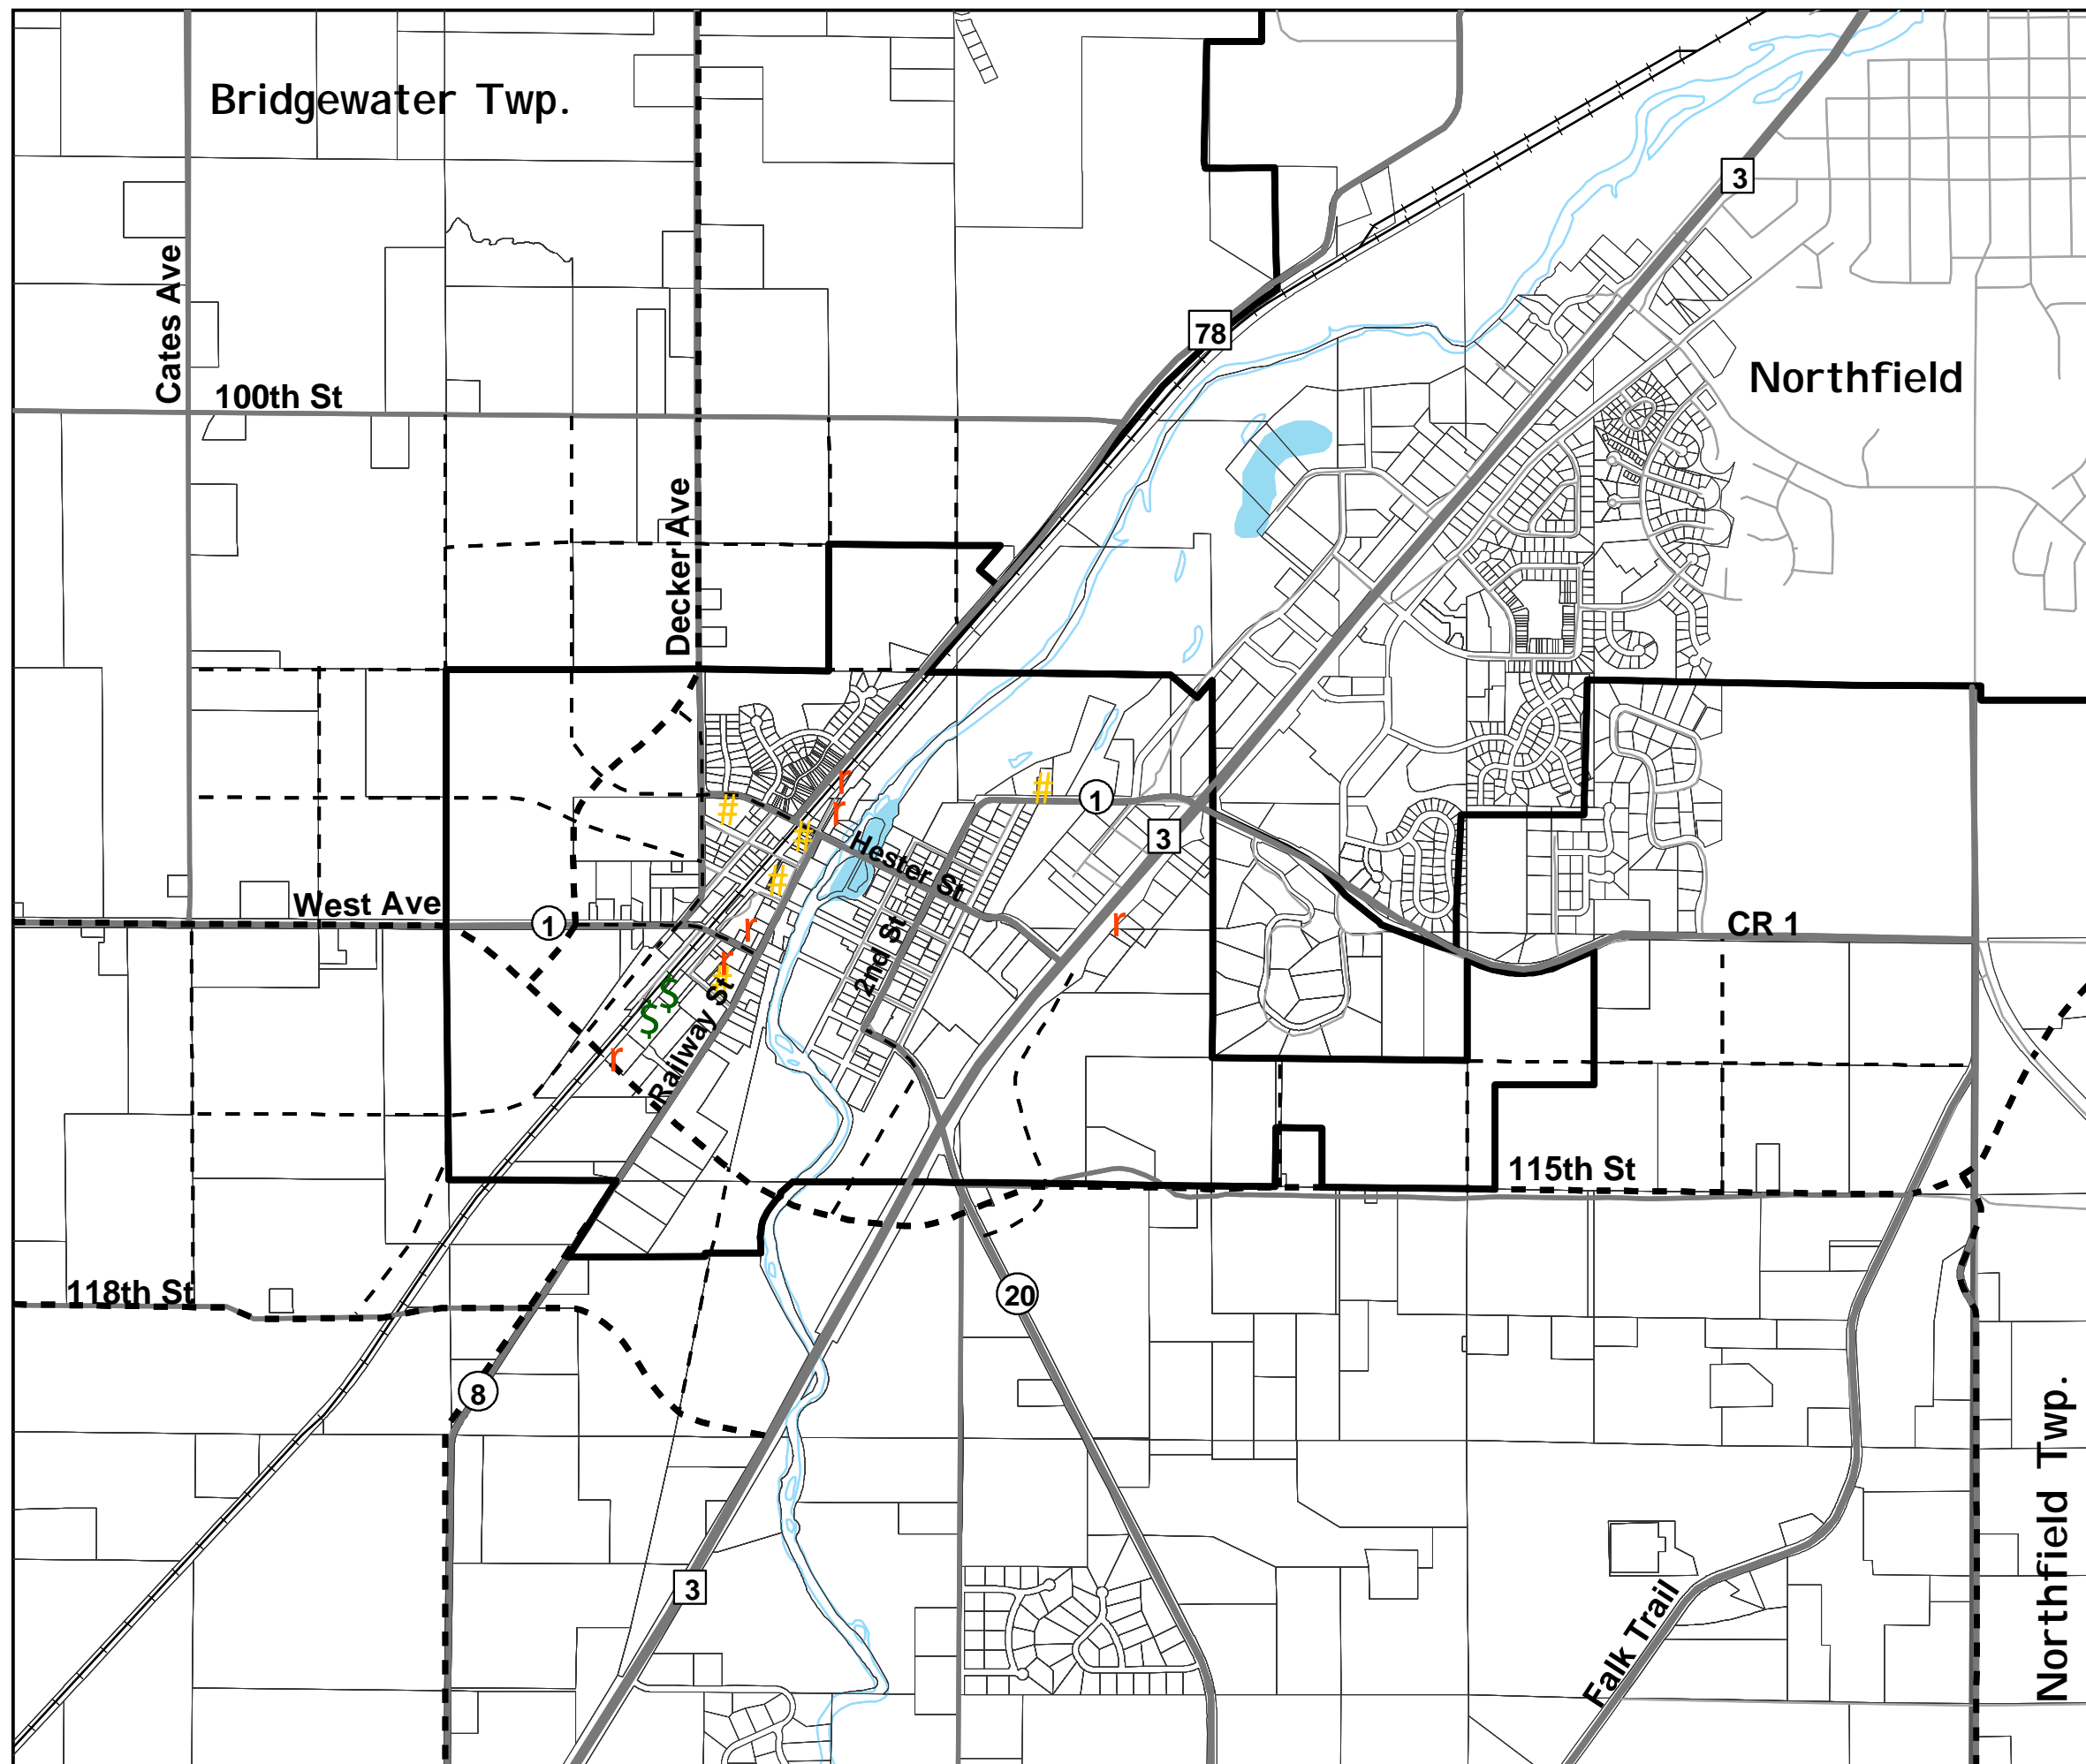

# Revitalization Emphasis Dundas, Minnesota

## Legend

- City Boundary
- Township Boundary
- Parcels
- Water
- Possible Revitalization
- First Priority for Acquisition
- Opportunity Sites
- Existing Arterials
- Existing Collectors
- Future Arterials
- Future Collectors
- Railroad

1,750 875 0 1,750 Feet