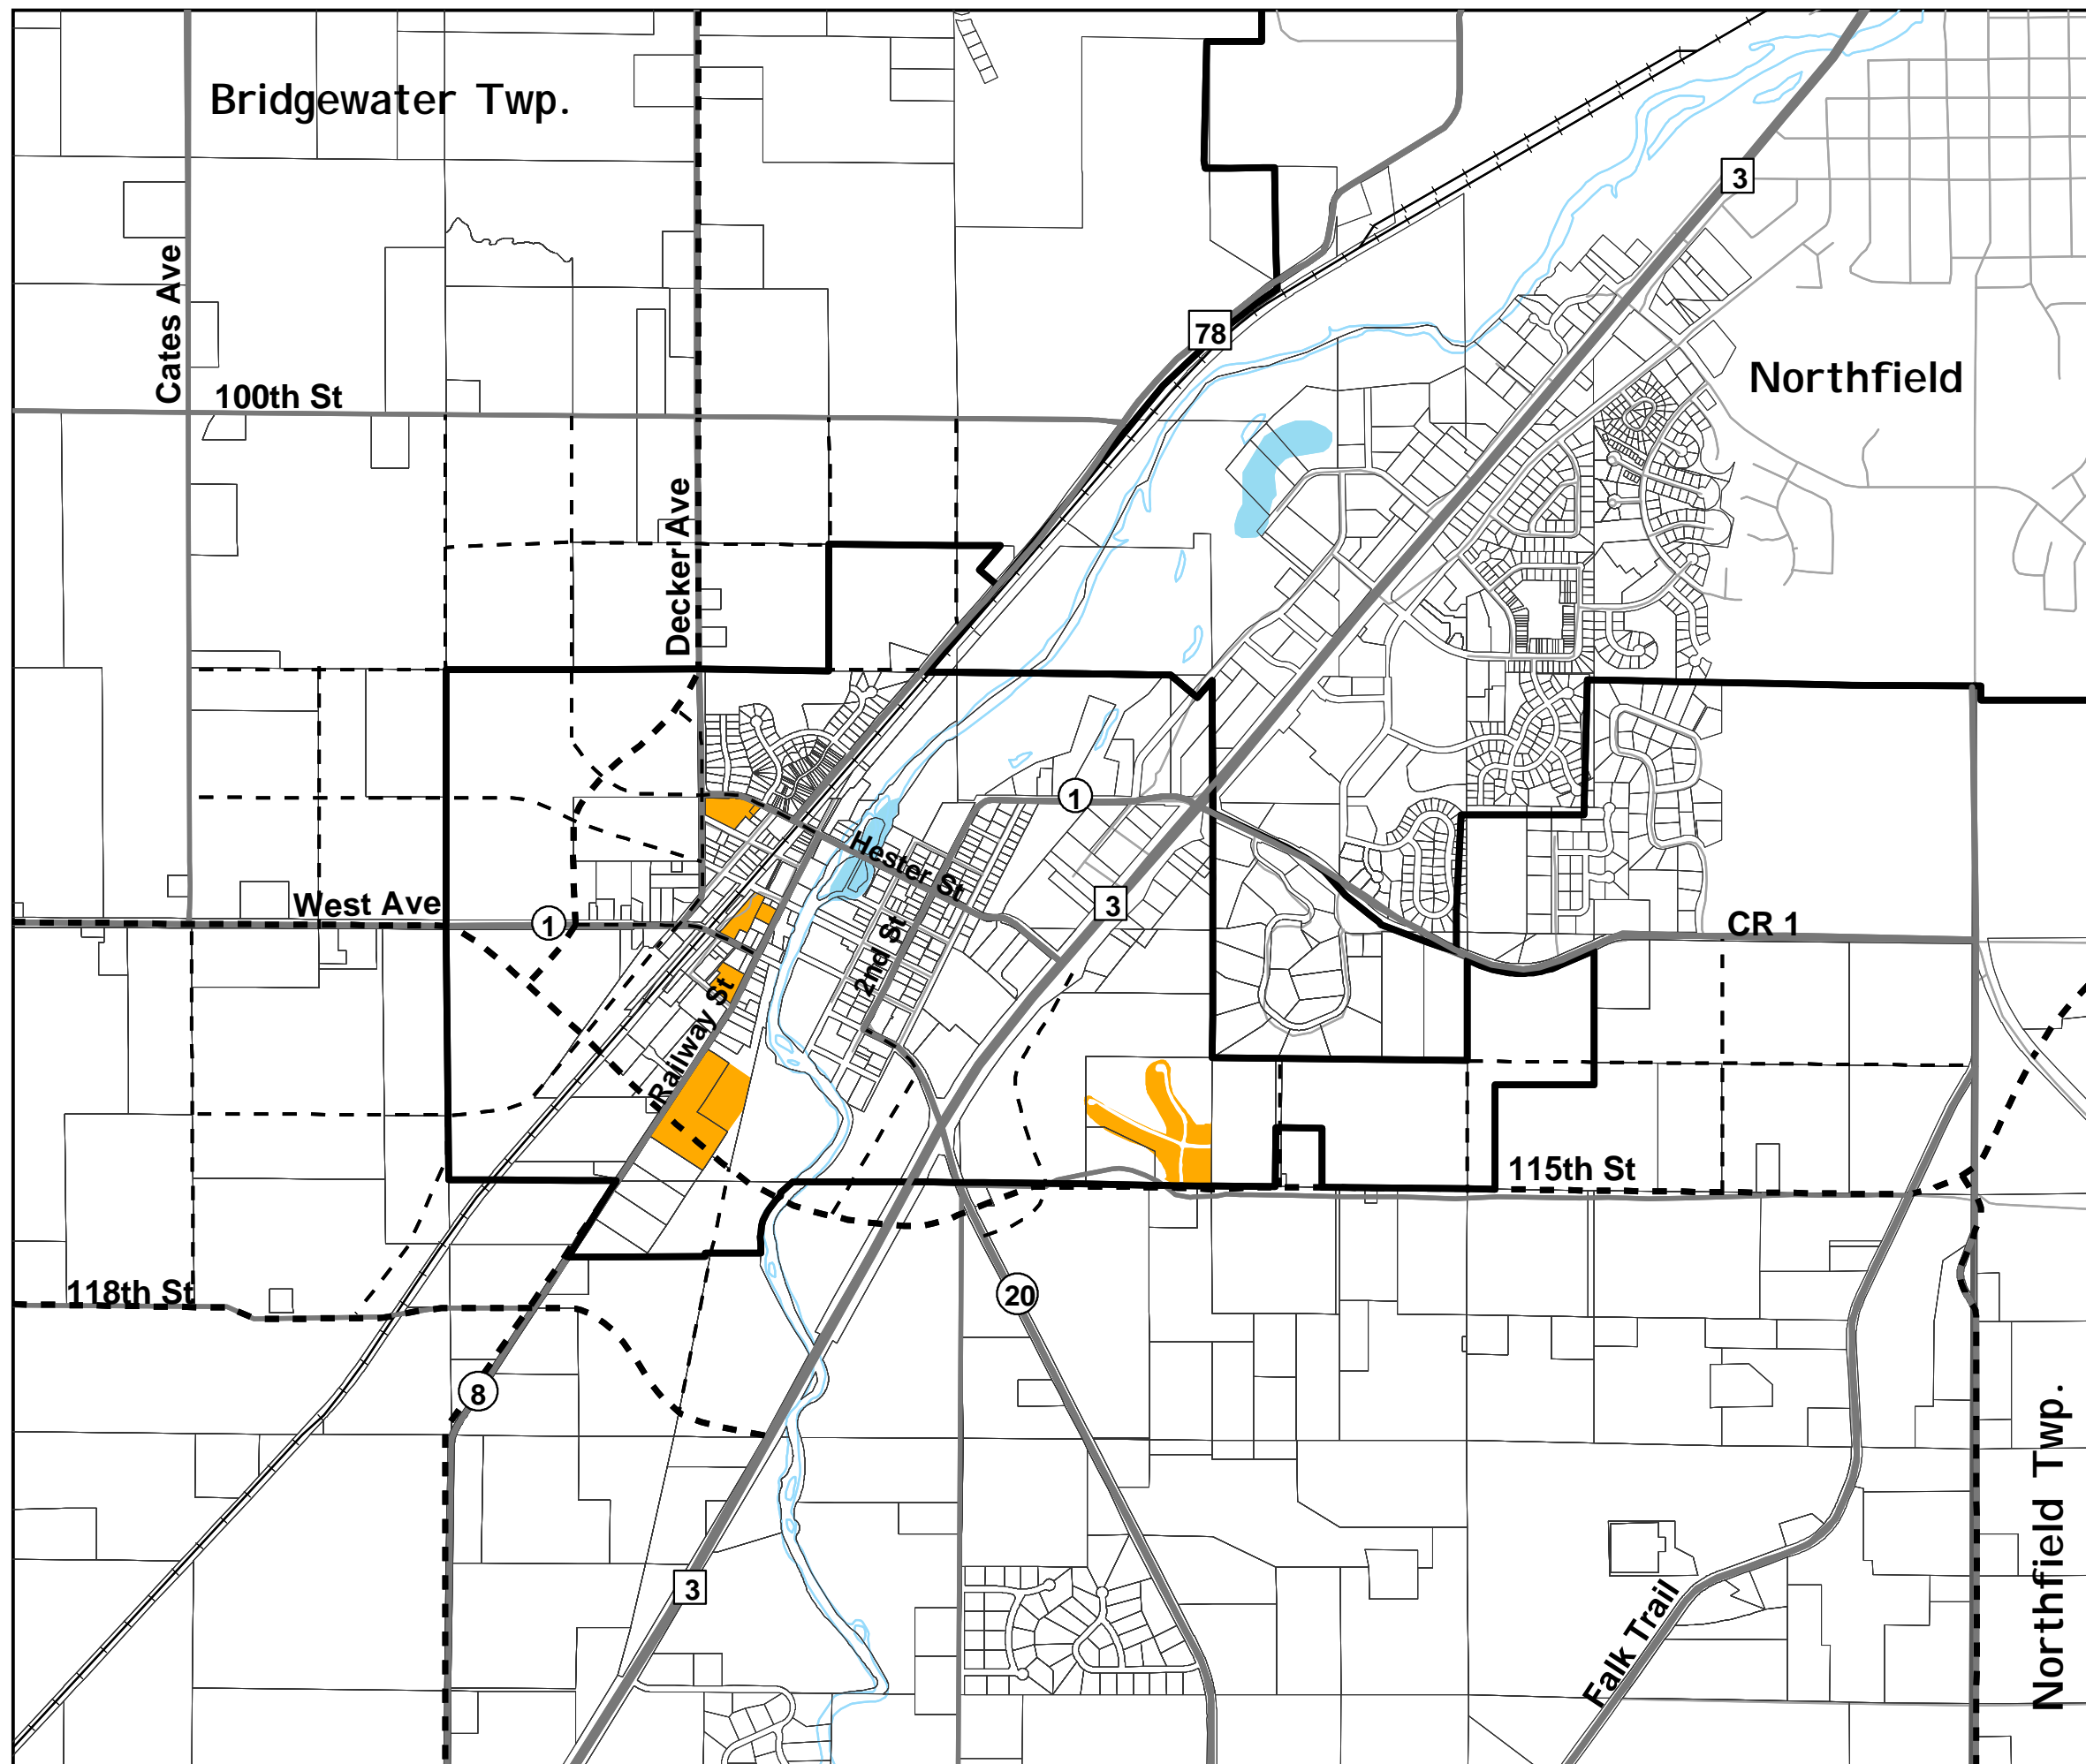

Possible Housing Development Sites Dundas, Minnesota

Legend

- City Boundary
- Township Boundary
- Parcels
- Possible Housing Development Sites
- Water
- Existing Arterials
- Existing Collectors
- Future Arterials
- Future Collectors
- Railroad

1,750 875 0 1,750 Feet