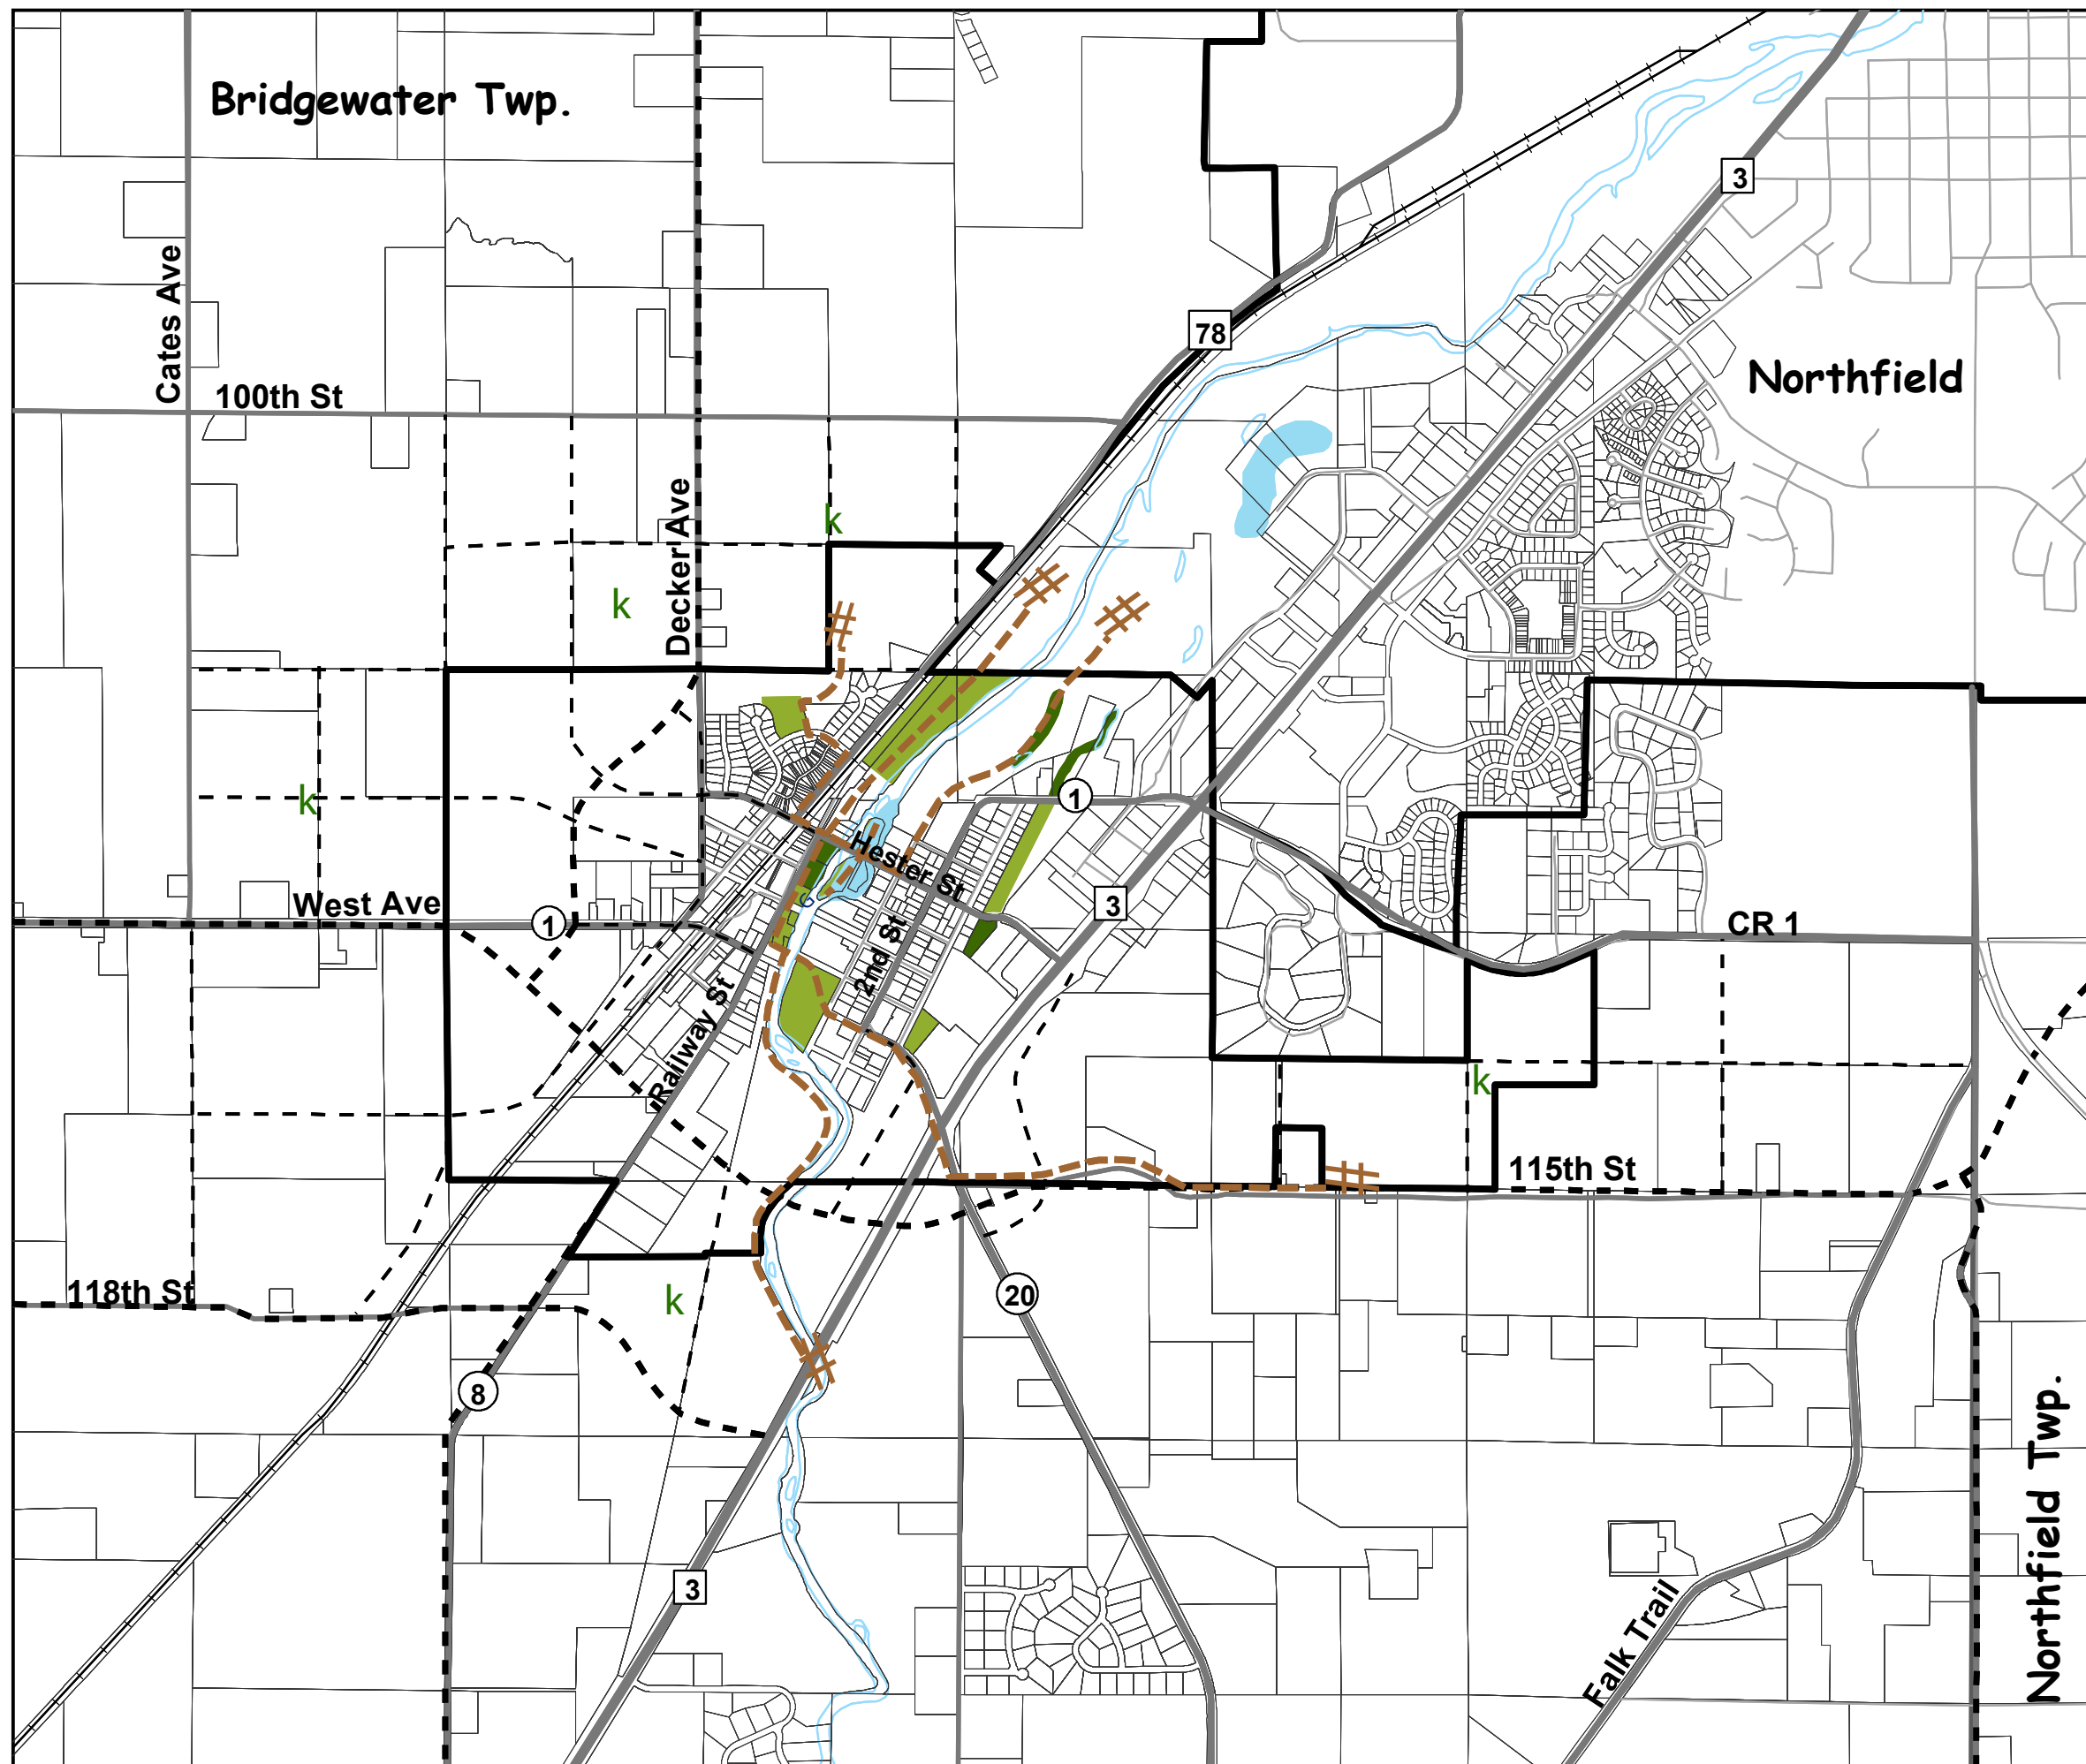

Parks and Public Open Space Plan Dundas, Minnesota

Legend

- City Boundary
- Township Boundary
- Parcels
- Water
- Existing Parks/Open Spaces
- Proposed Parks/Open Spaces
- Trails *
- Canoe Landing
- Park Space Needed When Development Occurs
- Existing Arterials
- Existing Collectors
- Future Arterials
- Future Collectors
- Railroad

* Trail Plan is currently being developed.

1,750 875 0 1,750 Feet