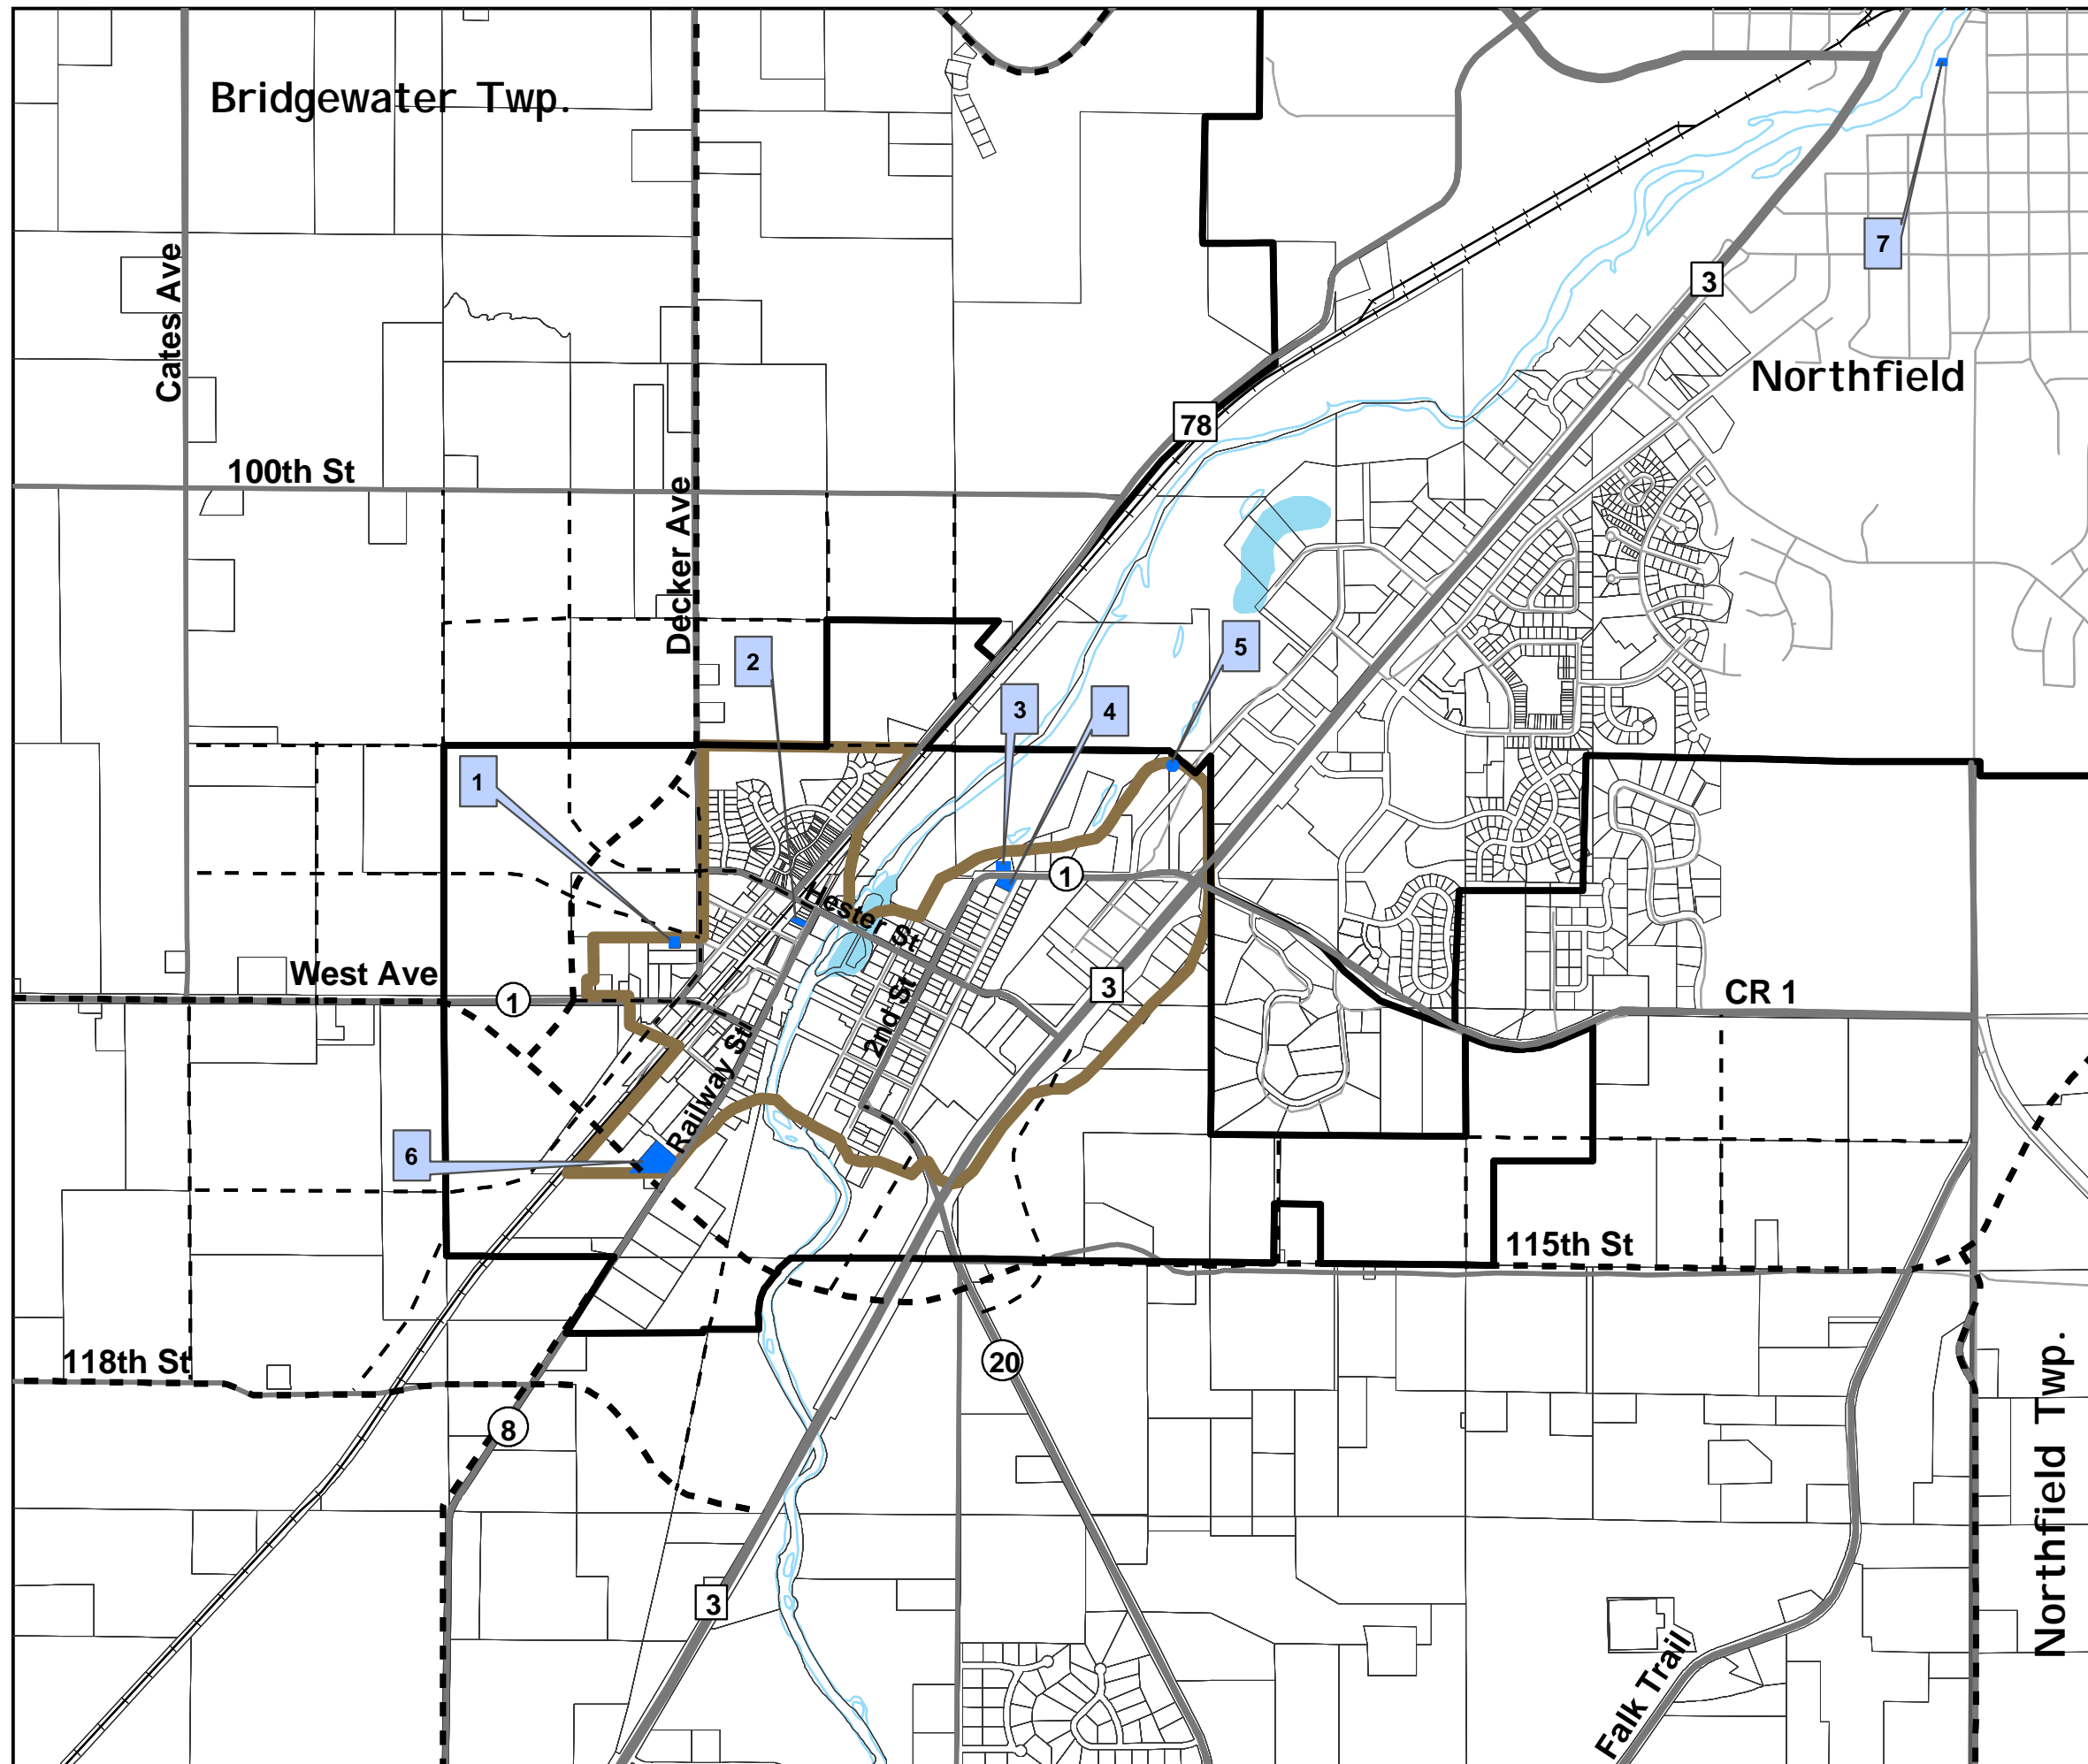

Community Facilities Dundas, Minnesota

Legend

-  City Boundary
-  Township Boundary
-  Parcels
-  Water
-  Area Served by City Sewer and Water
-  Community Facilities
 1. Water Tower
 2. City Hall
 3. Police Station (leased space)
 4. Post Office
 5. Sewer Gate
 6. Bridgewater Town Hall
 7. Fire Station in Northfield
-  Existing Arterials
-  Existing Collectors
-  Future Arterials
-  Future Collectors
-  Railroad